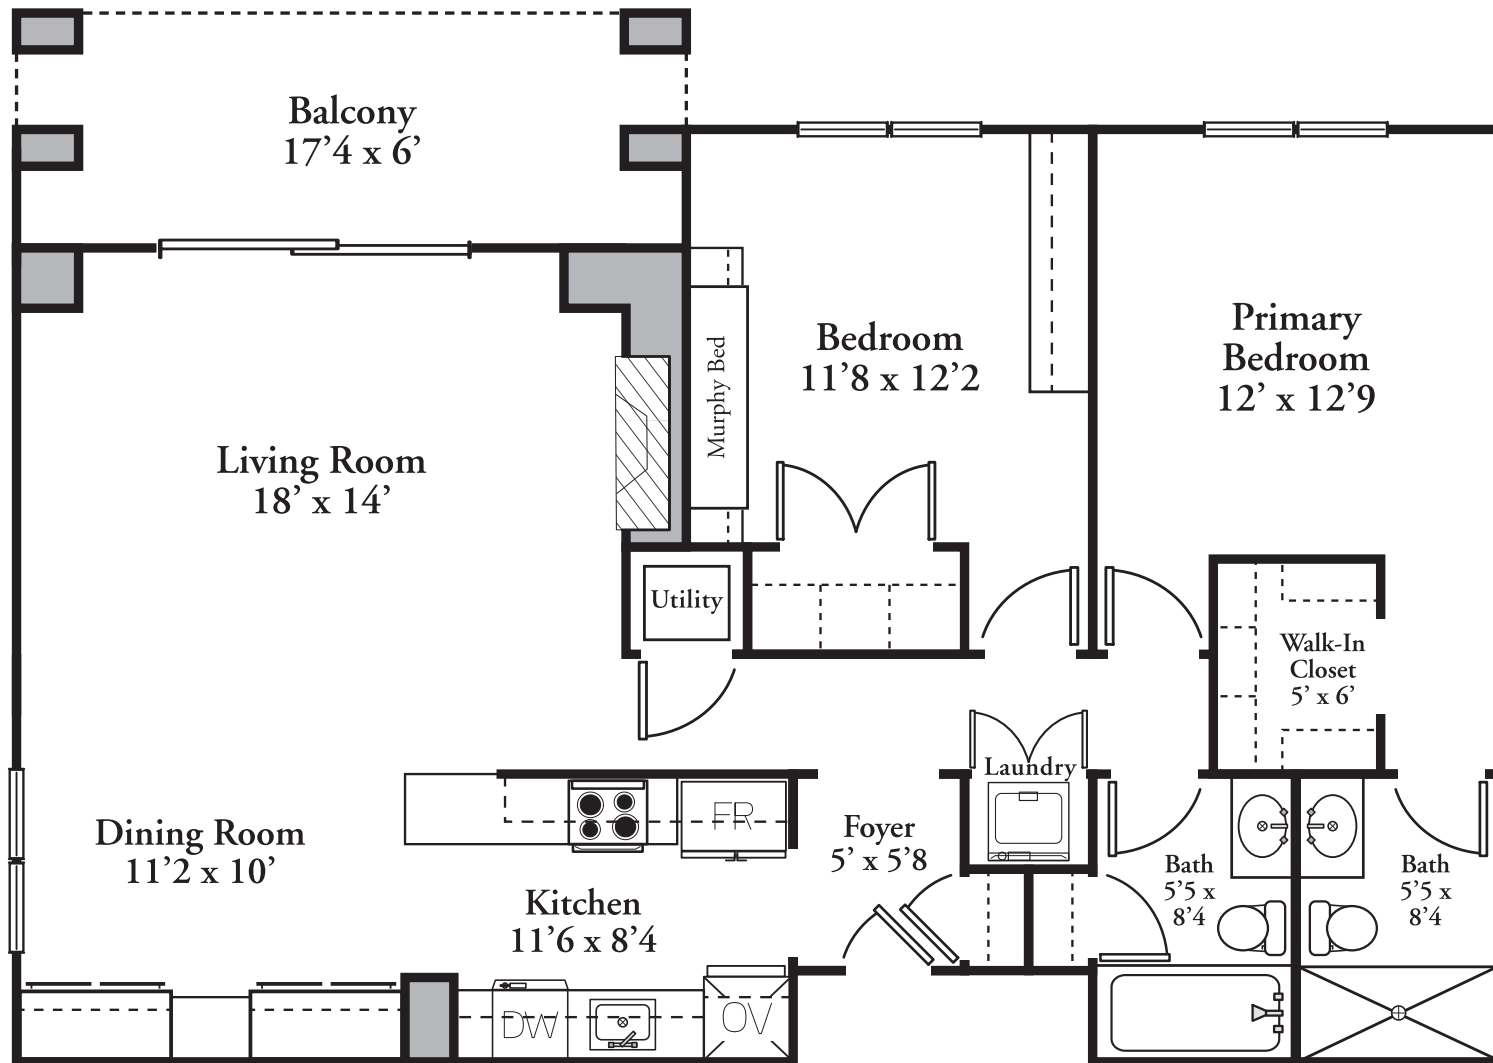

130 MOUNT AUBURN STREET, UNIT 309, CAMBRIDGE

© 2021

David Ward | thecreativeward.com | 617-828-3171
These plans are for marketing purposes only and to provide general information.
Floor plans and dimensions are approximate.