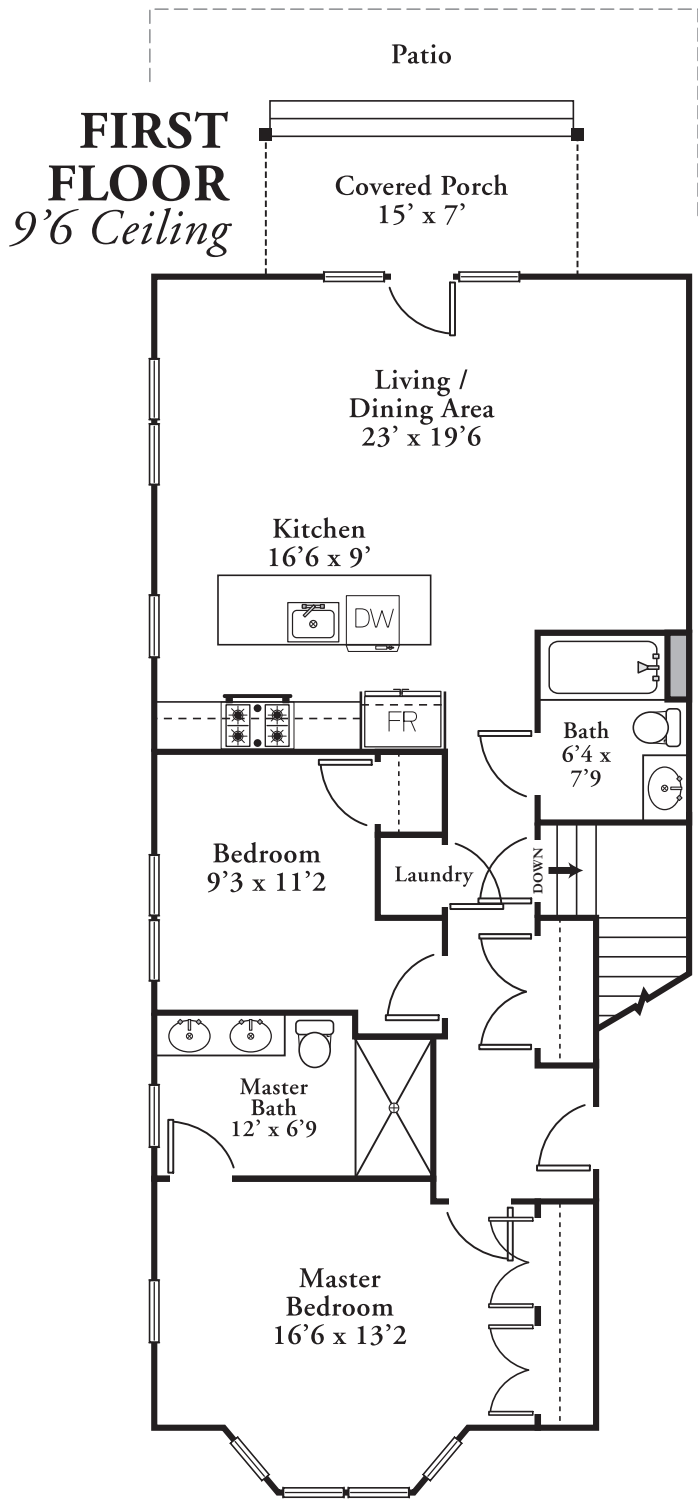

# 18-20 KENT COURT, UNIT 1, SOMERVILLE

1,171 s.f Unit  
1,008 s.f Unfinished Basement

## LOWER LEVEL