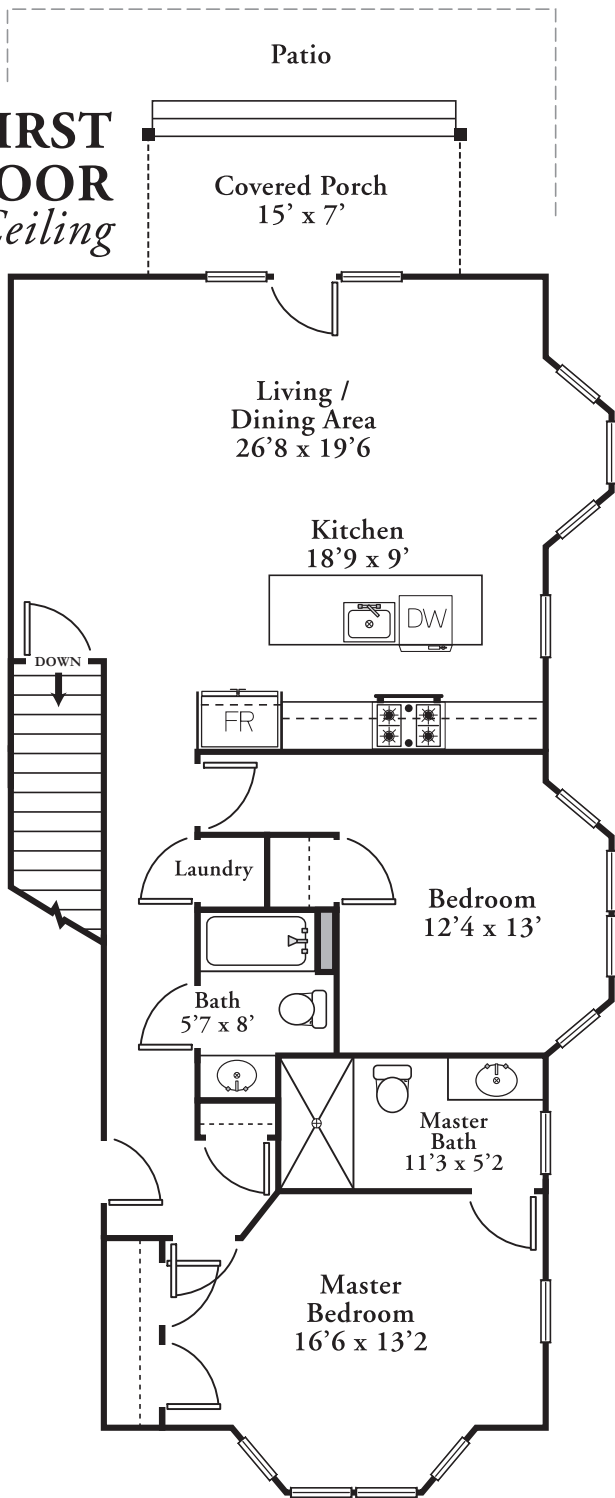

18-20 KENT COURT, UNIT 2, SOMERVILLE

1,238 s.f Unit
1,252 s.f Unfinished Basement

FIRST FLOOR 9'6" Ceiling

LOWER LEVEL