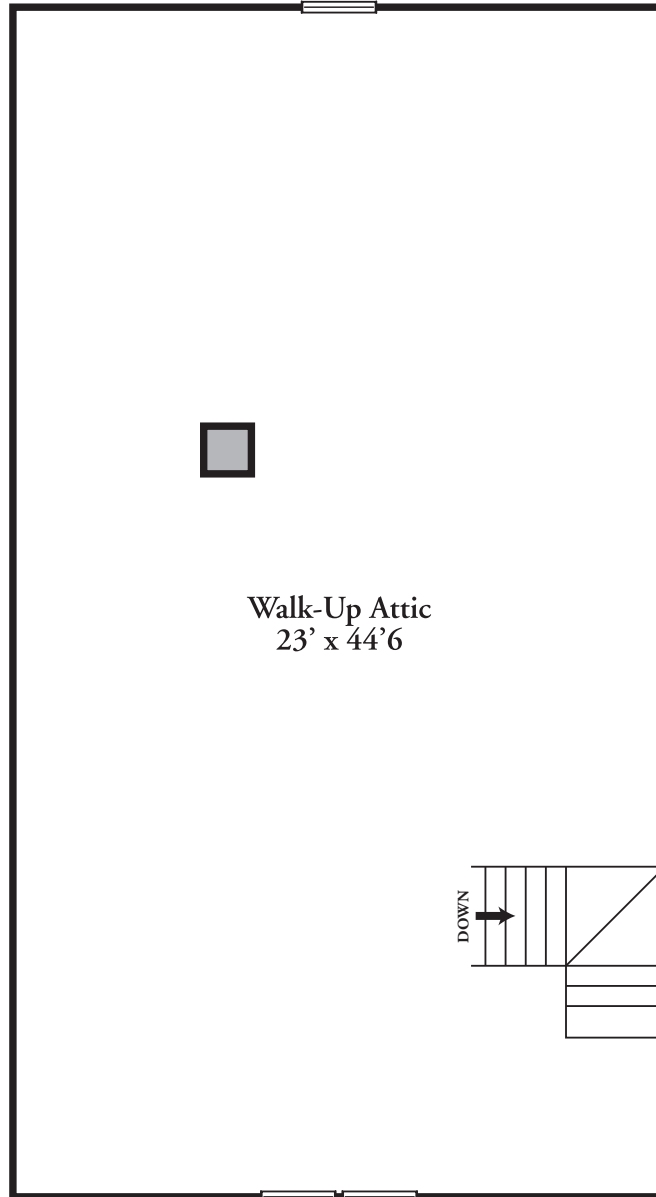

201 SOUTH STREET, WALTHAM

THIRD FLOOR - Unit 2

© 2019

David Ward | thecreativeward.com | 617-828-3171
*These plans are for marketing purposes only and to provide general information.
Floor plans and dimensions are approximate.*