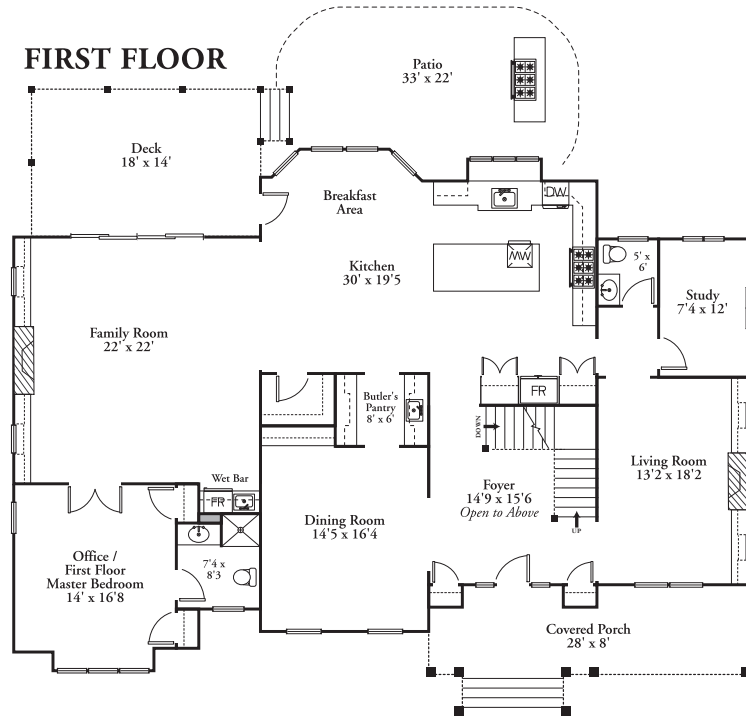

22 SAINT THOMASMORE DRIVE, WINCHESTER

FIRST FLOOR

SECOND FLOOR

THIRD FLOOR

LOWER LEVEL

22 SAINT THOMASMORE DRIVE, WINCHESTER

© 2017

David Ward | www.thecreativeward.net | 617-828-3171

*These plans are for marketing purposes only and to provide general information.
Floor plans and dimensions are approximate.*

22 SAINT THOMASMORE DRIVE, WINCHESTER

SECOND FLOOR

© 2017

David Ward | www.thecreativeward.net | 617-828-3171

*These plans are for marketing purposes only and to provide general information.
Floor plans and dimensions are approximate.*

22 SAINT THOMASMORE DRIVE, WINCHESTER

© 2017

David Ward | www.thecreativeward.net | 617-828-3171

*These plans are for marketing purposes only and to provide general information.
Floor plans and dimensions are approximate.*