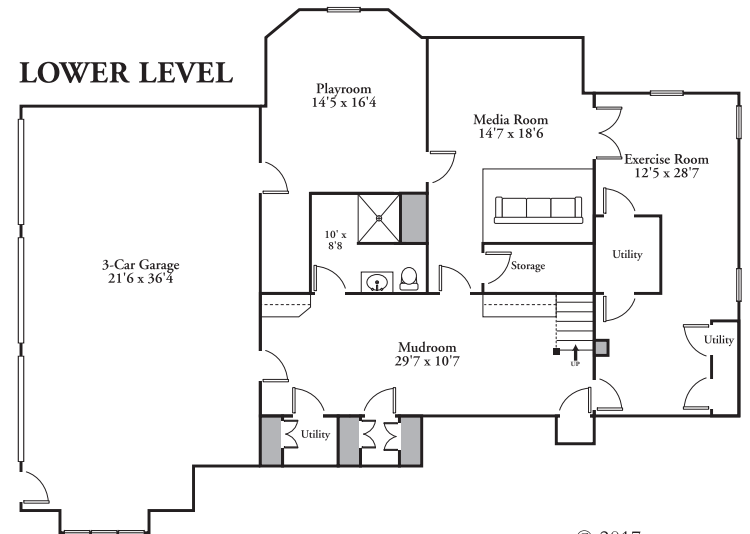

22 SAINT THOMASMORE DRIVE, WINCHESTER

FIRST FLOOR

SECOND FLOOR

THIRD FLOOR

LOWER LEVEL

22 SAINT THOMASMORE DRIVE, WINCHESTER

© 2017

David Ward | www.thecreativeward.net | 617-828-3171

*These plans are for marketing purposes only and to provide general information.
Floor plans and dimensions are approximate.*

22 SAINT THOMASMORE DRIVE, WINCHESTER

SECOND FLOOR

© 2017

David Ward | www.thecreativeward.net | 617-828-3171

*These plans are for marketing purposes only and to provide general information.
Floor plans and dimensions are approximate.*

22 SAINT THOMASMORE DRIVE, WINCHESTER

© 2017

David Ward | www.thecreativeward.net | 617-828-3171

*These plans are for marketing purposes only and to provide general information.
Floor plans and dimensions are approximate.*