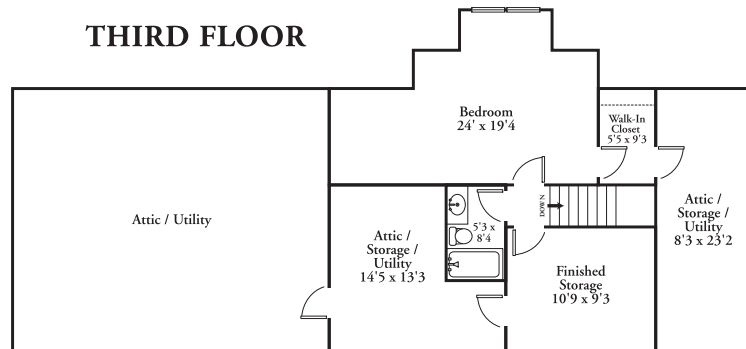

22 SAINT THOMASMORE DRIVE, WINCHESTER

FIRST FLOOR

SECOND FLOOR

THIRD FLOOR

LOWER LEVEL

22 SAINT THOMASMORE DRIVE, WINCHESTER

© 2017

David Ward | www.thecreativeward.net | 617-828-3171

*These plans are for marketing purposes only and to provide general information.
Floor plans and dimensions are approximate.*

22 SAINT THOMASMORE DRIVE, WINCHESTER

SECOND FLOOR

© 2017

David Ward | www.thecreativeward.net | 617-828-3171

*These plans are for marketing purposes only and to provide general information.
Floor plans and dimensions are approximate.*

22 SAINT THOMASMORE DRIVE, WINCHESTER

© 2017

David Ward | www.thecreativeward.net | 617-828-3171

*These plans are for marketing purposes only and to provide general information.
Floor plans and dimensions are approximate.*