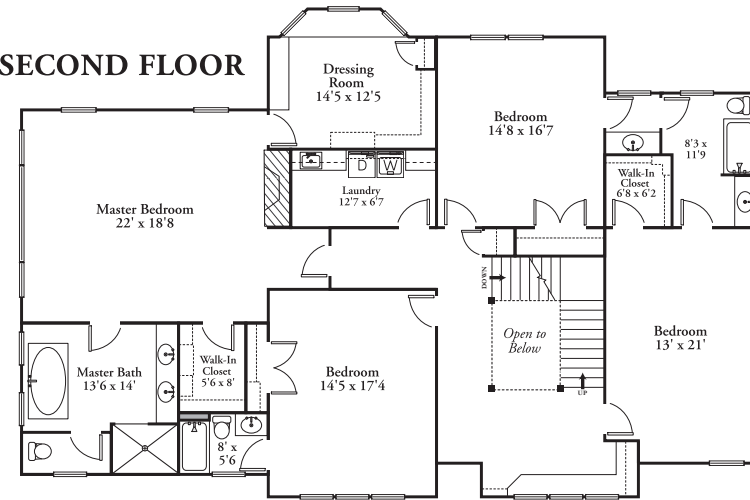

22 SAINT THOMASMORE DRIVE, WINCHESTER

FIRST FLOOR

SECOND FLOOR

THIRD FLOOR

LOWER LEVEL

22 SAINT THOMASMORE DRIVE, WINCHESTER

© 2017

David Ward | www.thecreativeward.net | 617-828-3171

*These plans are for marketing purposes only and to provide general information.
Floor plans and dimensions are approximate.*

22 SAINT THOMASMORE DRIVE, WINCHESTER

SECOND FLOOR

© 2017

David Ward | www.thecreativeward.net | 617-828-3171

*These plans are for marketing purposes only and to provide general information.
Floor plans and dimensions are approximate.*

22 SAINT THOMASMORE DRIVE, WINCHESTER

© 2017

David Ward | www.thecreativeward.net | 617-828-3171

*These plans are for marketing purposes only and to provide general information.
Floor plans and dimensions are approximate.*