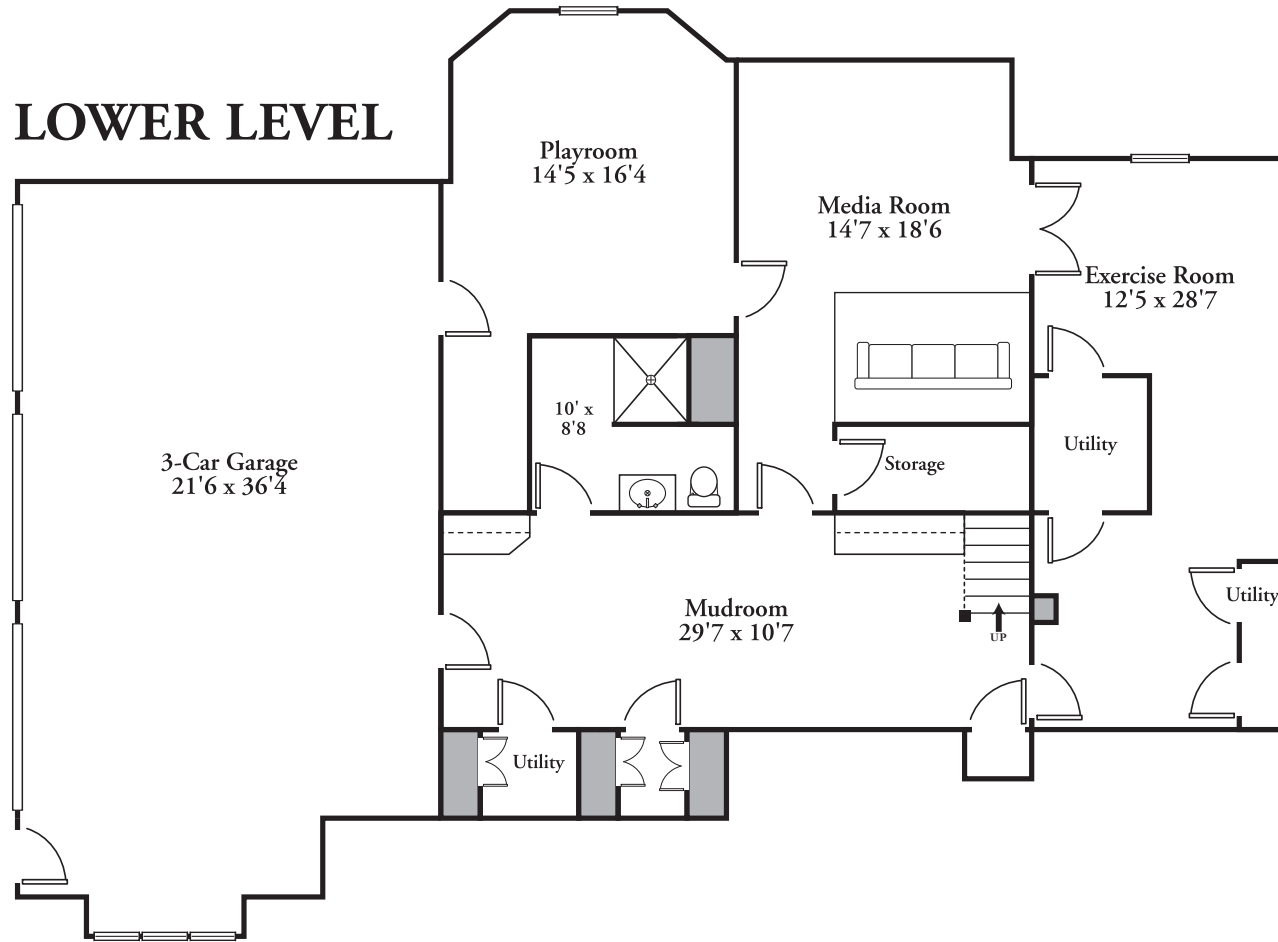

*These plans are for marketing purposes only and to provide general information.
Floor plans and dimensions are approximate.*

22 SAINT THOMASMORE DRIVE, WINCHESTER

SECOND FLOOR

© 2017

David Ward | www.thecreativeward.net | 617-828-3171

*These plans are for marketing purposes only and to provide general information.
Floor plans and dimensions are approximate.*

22 SAINT THOMASMORE DRIVE, WINCHESTER

© 2017

David Ward | www.thecreativeward.net | 617-828-3171

*These plans are for marketing purposes only and to provide general information.
Floor plans and dimensions are approximate.*

22 SAINT THOMASMORE DRIVE, WINCHESTER

THIRD FLOOR

© 2017

David Ward | www.thecreativeward.net | 617-828-3171

*These plans are for marketing purposes only and to provide general information.
Floor plans and dimensions are approximate.*