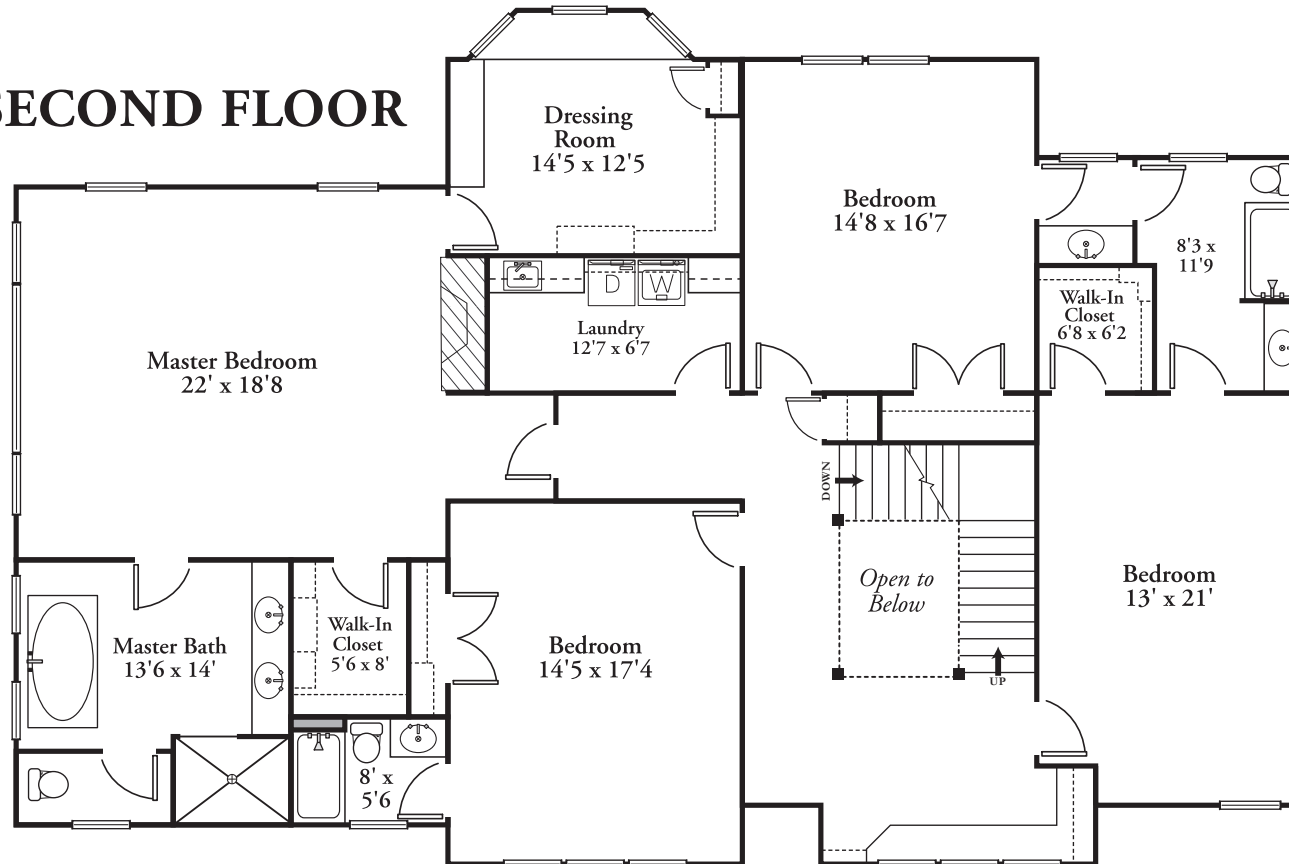

22 SAINT THOMASMORE DRIVE, WINCHESTER

FIRST FLOOR

SECOND FLOOR

THIRD FLOOR

LOWER LEVEL

22 SAINT THOMASMORE DRIVE, WINCHESTER

© 2017

David Ward | www.thecreativeward.net | 617-828-3171

*These plans are for marketing purposes only and to provide general information.
Floor plans and dimensions are approximate.*

22 SAINT THOMASMORE DRIVE, WINCHESTER

SECOND FLOOR

© 2017

David Ward | www.thecreativeward.net | 617-828-3171

*These plans are for marketing purposes only and to provide general information.
Floor plans and dimensions are approximate.*

22 SAINT THOMASMORE DRIVE, WINCHESTER

© 2017

David Ward | www.thecreativeward.net | 617-828-3171

*These plans are for marketing purposes only and to provide general information.
Floor plans and dimensions are approximate.*