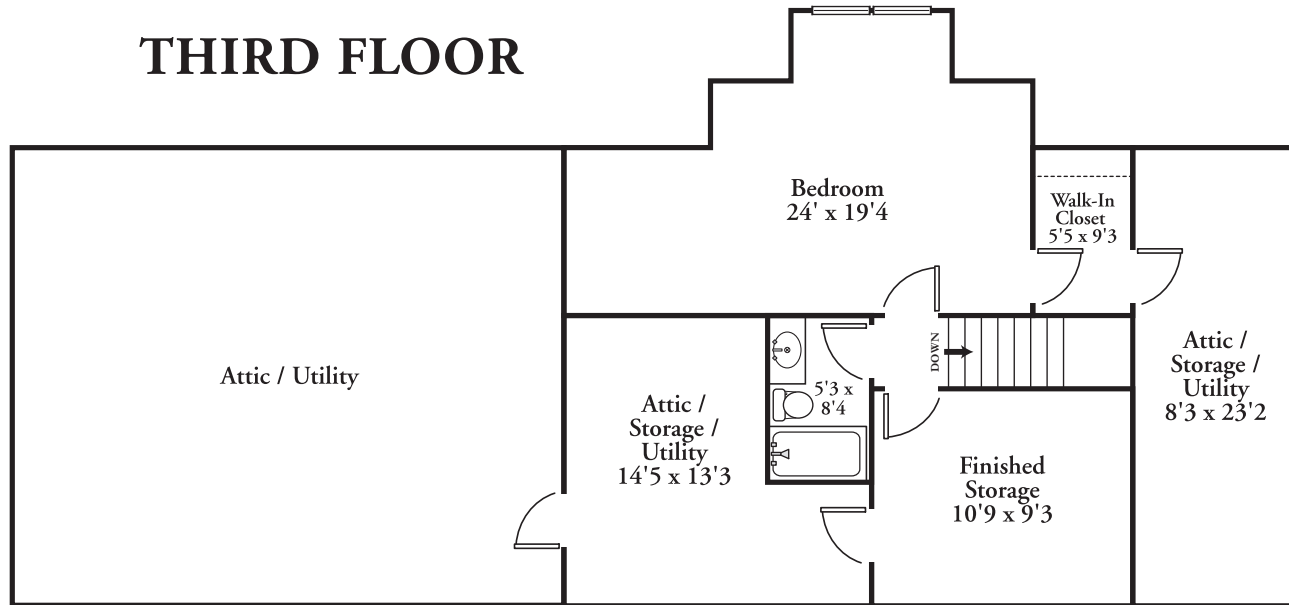

*These plans are for marketing purposes only and to provide general information.
Floor plans and dimensions are approximate.*

22 SAINT THOMASMORE DRIVE, WINCHESTER

SECOND FLOOR

© 2017

David Ward | www.thecreativeward.net | 617-828-3171

*These plans are for marketing purposes only and to provide general information.
Floor plans and dimensions are approximate.*

22 SAINT THOMASMORE DRIVE, WINCHESTER

© 2017

David Ward | www.thecreativeward.net | 617-828-3171

*These plans are for marketing purposes only and to provide general information.
Floor plans and dimensions are approximate.*

22 SAINT THOMASMORE DRIVE, WINCHESTER

THIRD FLOOR

© 2017

David Ward | www.thecreativeward.net | 617-828-3171

*These plans are for marketing purposes only and to provide general information.
Floor plans and dimensions are approximate.*