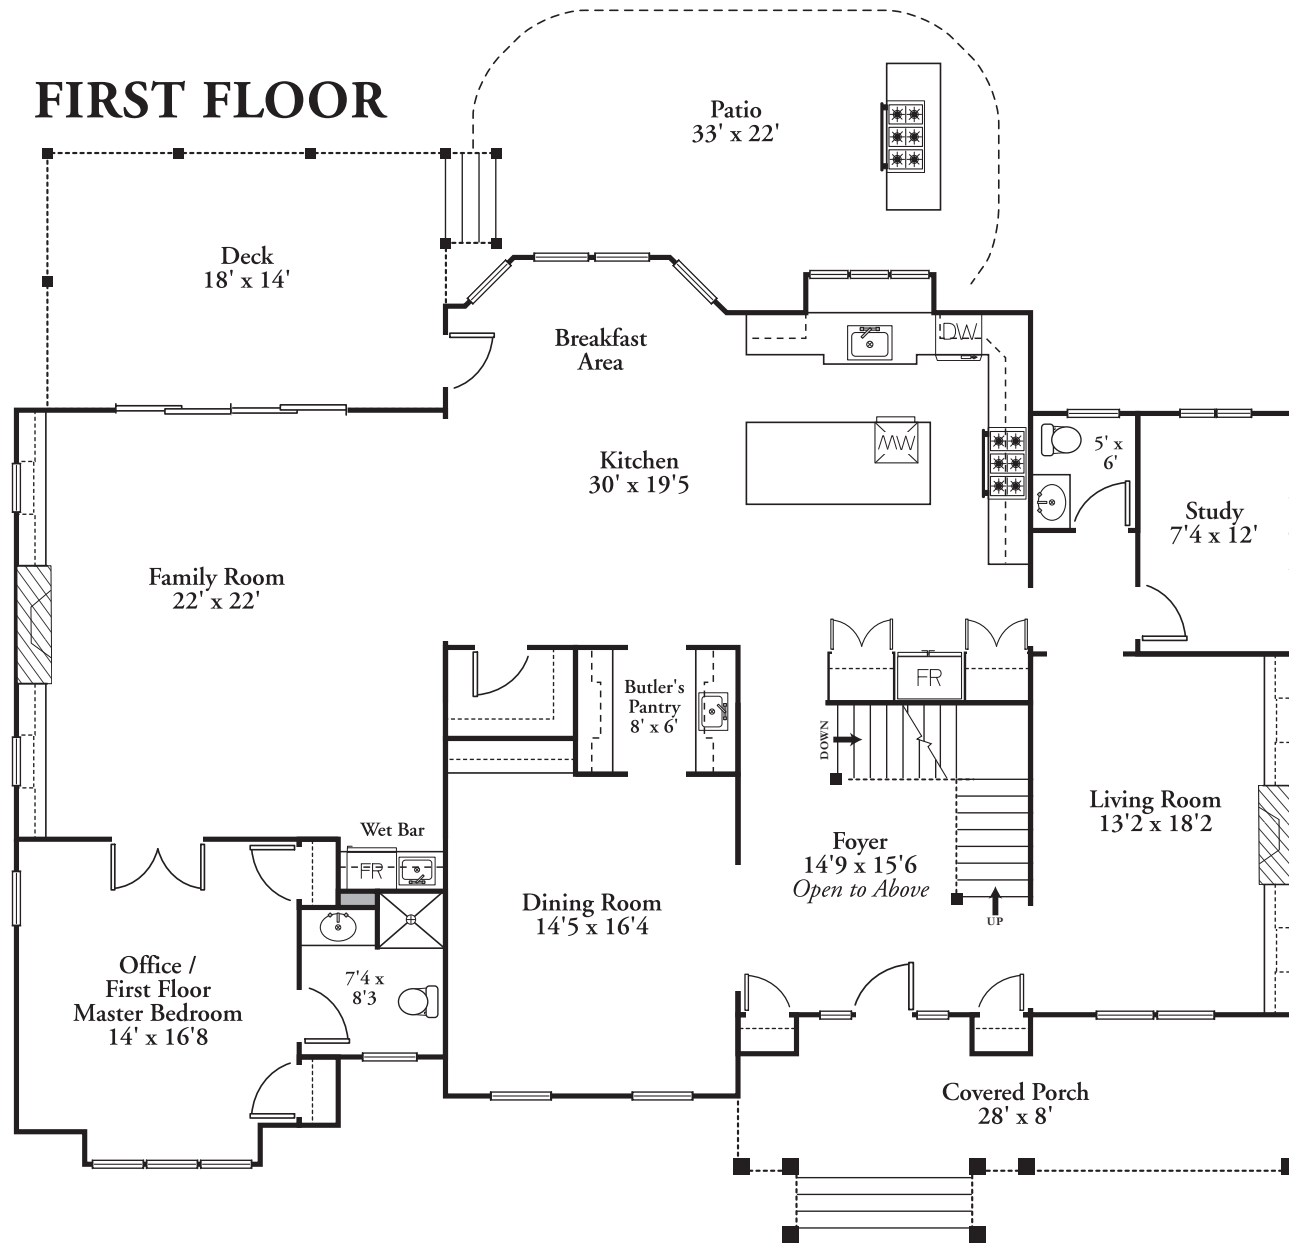

22 SAINT THOMASMORE DRIVE, WINCHESTER

FIRST FLOOR

SECOND FLOOR

THIRD FLOOR

LOWER LEVEL

22 SAINT THOMASMORE DRIVE, WINCHESTER

© 2017

David Ward | www.thecreativeward.net | 617-828-3171

*These plans are for marketing purposes only and to provide general information.
Floor plans and dimensions are approximate.*

22 SAINT THOMASMORE DRIVE, WINCHESTER

SECOND FLOOR

© 2017

David Ward | www.thecreativeward.net | 617-828-3171

*These plans are for marketing purposes only and to provide general information.
Floor plans and dimensions are approximate.*

22 SAINT THOMASMORE DRIVE, WINCHESTER

© 2017

David Ward | www.thecreativeward.net | 617-828-3171

*These plans are for marketing purposes only and to provide general information.
Floor plans and dimensions are approximate.*