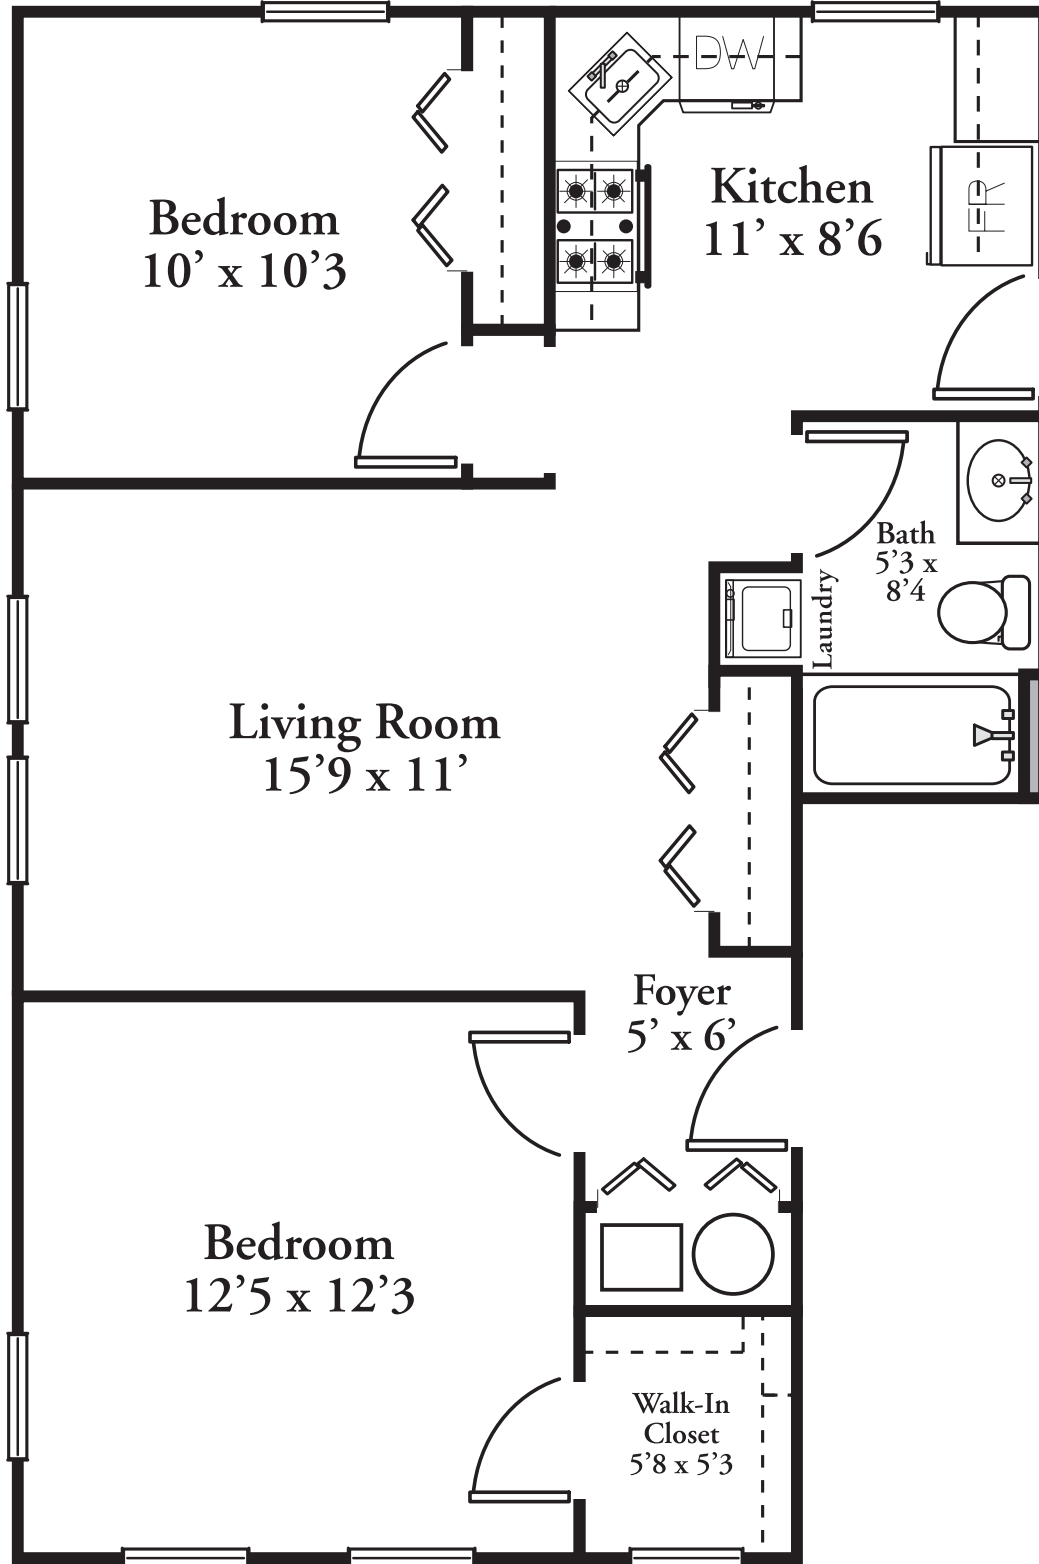

233 CARDINAL MEDEIROS STREET, UNIT 1, CAMBRIDGE

© 2022

David Ward | thecreativeward.com | 617-828-3171
These plans are for marketing purposes only and to provide general information.
Floor plans and dimensions are approximate.