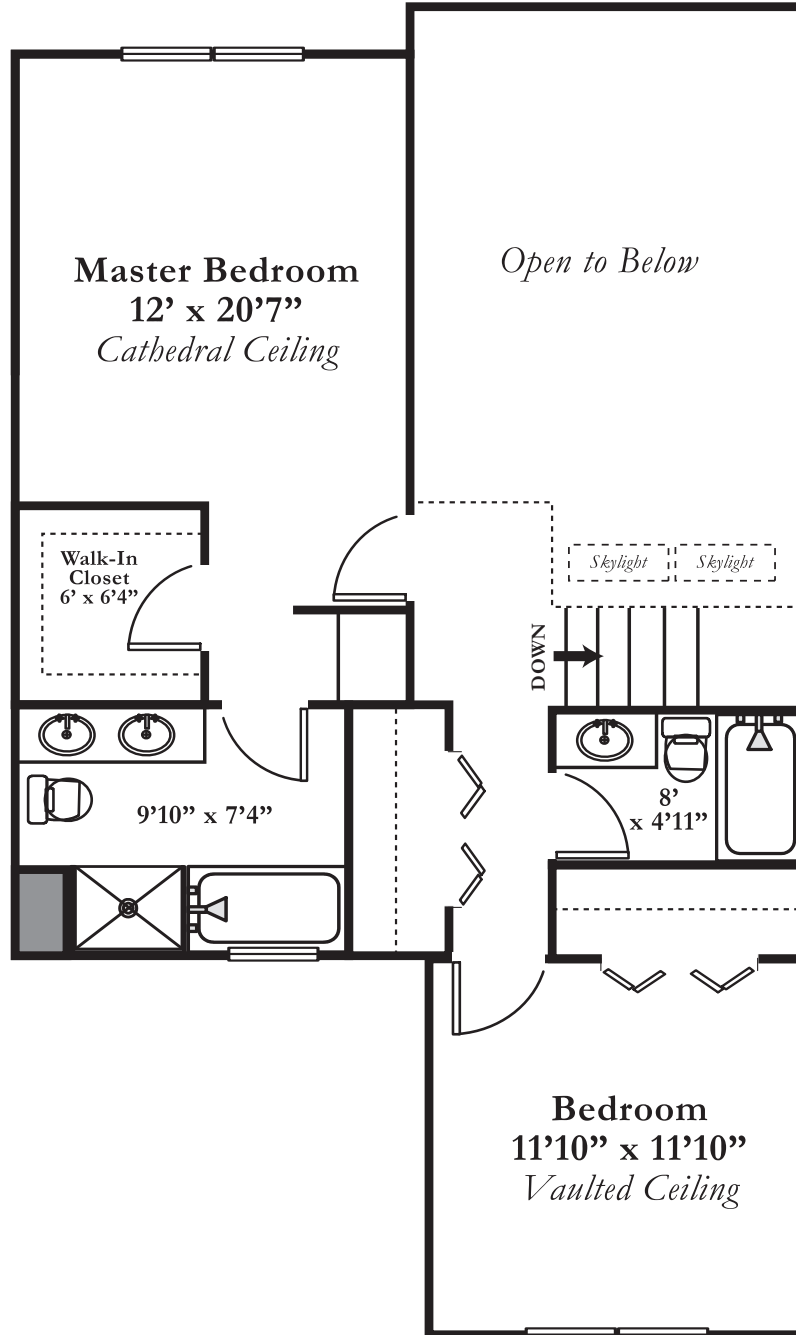

59 BISHOPS FOREST DRIVE, WALTHAM

FIRST FLOOR

SECOND FLOOR

LOWER LEVEL

Created by:
David Ward
www.thecreativeward.net
617-828-3171

These plans are for marketing purposes only and to provide general information. Floor plans and dimensions are approximate.

59 BISHOPS FOREST DRIVE, WALTHAM

FIRST FLOOR

Created by:
David Ward
www.thecreativeward.net
617-828-3171

*These plans are for marketing purposes
only and to provide general information.
Floor plans and dimensions are approximate.*

59 BISHOPS FOREST DRIVE, WALTHAM

SECOND FLOOR

Created by:
David Ward
www.thecreativeward.net
617-828-3171

These plans are for marketing purposes only and to provide general information. Floor plans and dimensions are approximate.