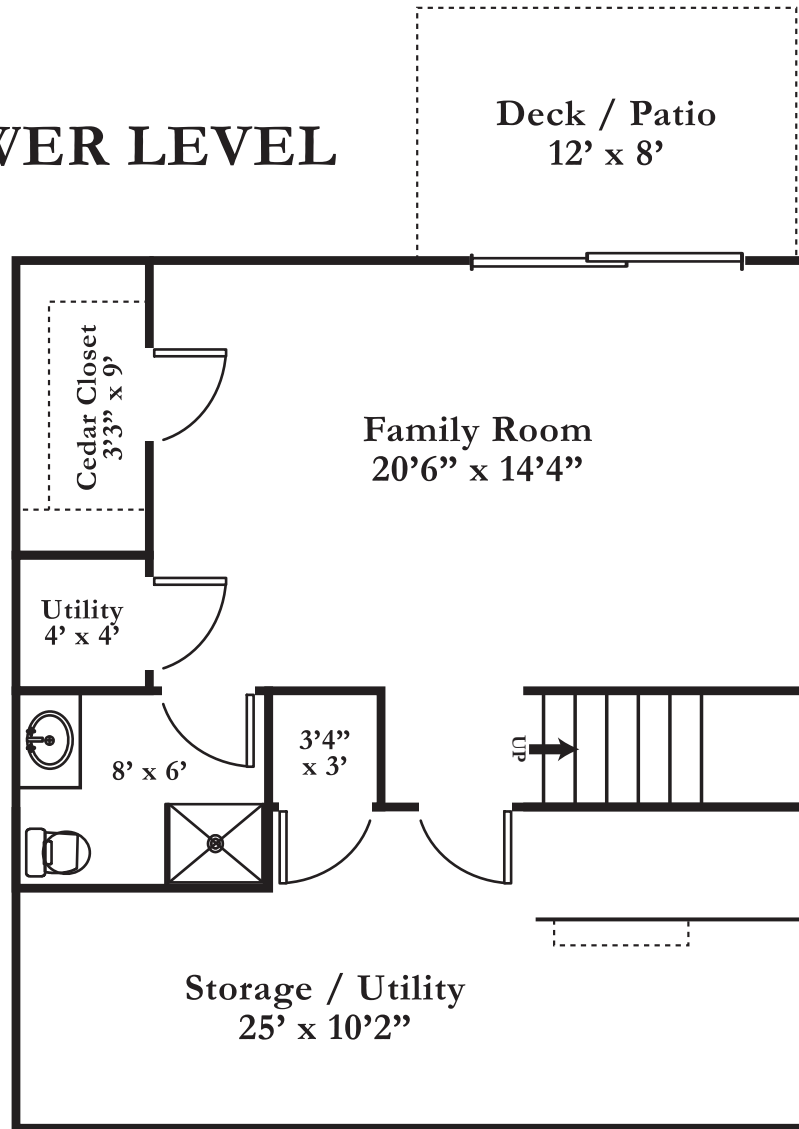

59 BISHOPS FOREST DRIVE, WALTHAM

SECOND FLOOR

Created by:
David Ward
www.thecreativeward.net
617-828-3171

These plans are for marketing purposes only and to provide general information. Floor plans and dimensions are approximate.

59 BISHOPS FOREST DRIVE, WALTHAM

LOWER LEVEL

Created by:
David Ward
www.thecreativeward.net
617-828-3171

*These plans are for marketing purposes
only and to provide general information.
Floor plans and dimensions are approximate.*