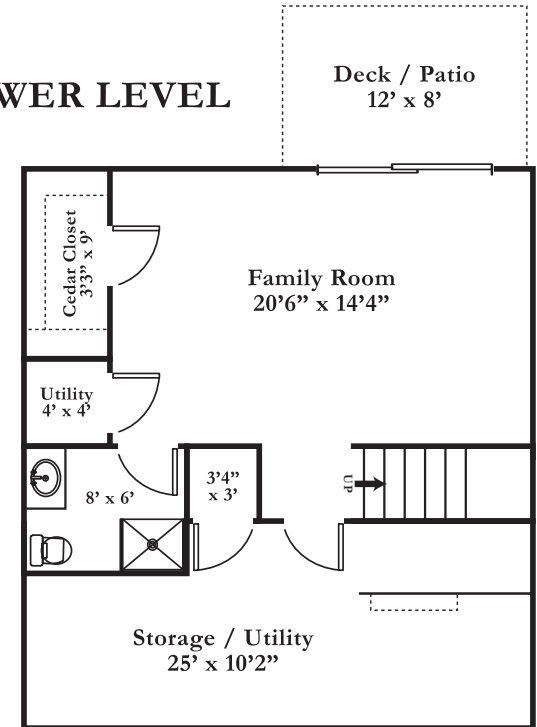

59 BISHOPS FOREST DRIVE, WALTHAM

FIRST FLOOR

SECOND FLOOR

LOWER LEVEL

Created by:
David Ward
www.thecreativeward.net
617-828-3171

These plans are for marketing purposes only and to provide general information. Floor plans and dimensions are approximate.

59 BISHOPS FOREST DRIVE, WALTHAM

FIRST FLOOR

Created by:
David Ward
www.thecreativeward.net
617-828-3171

*These plans are for marketing purposes
only and to provide general information.
Floor plans and dimensions are approximate.*