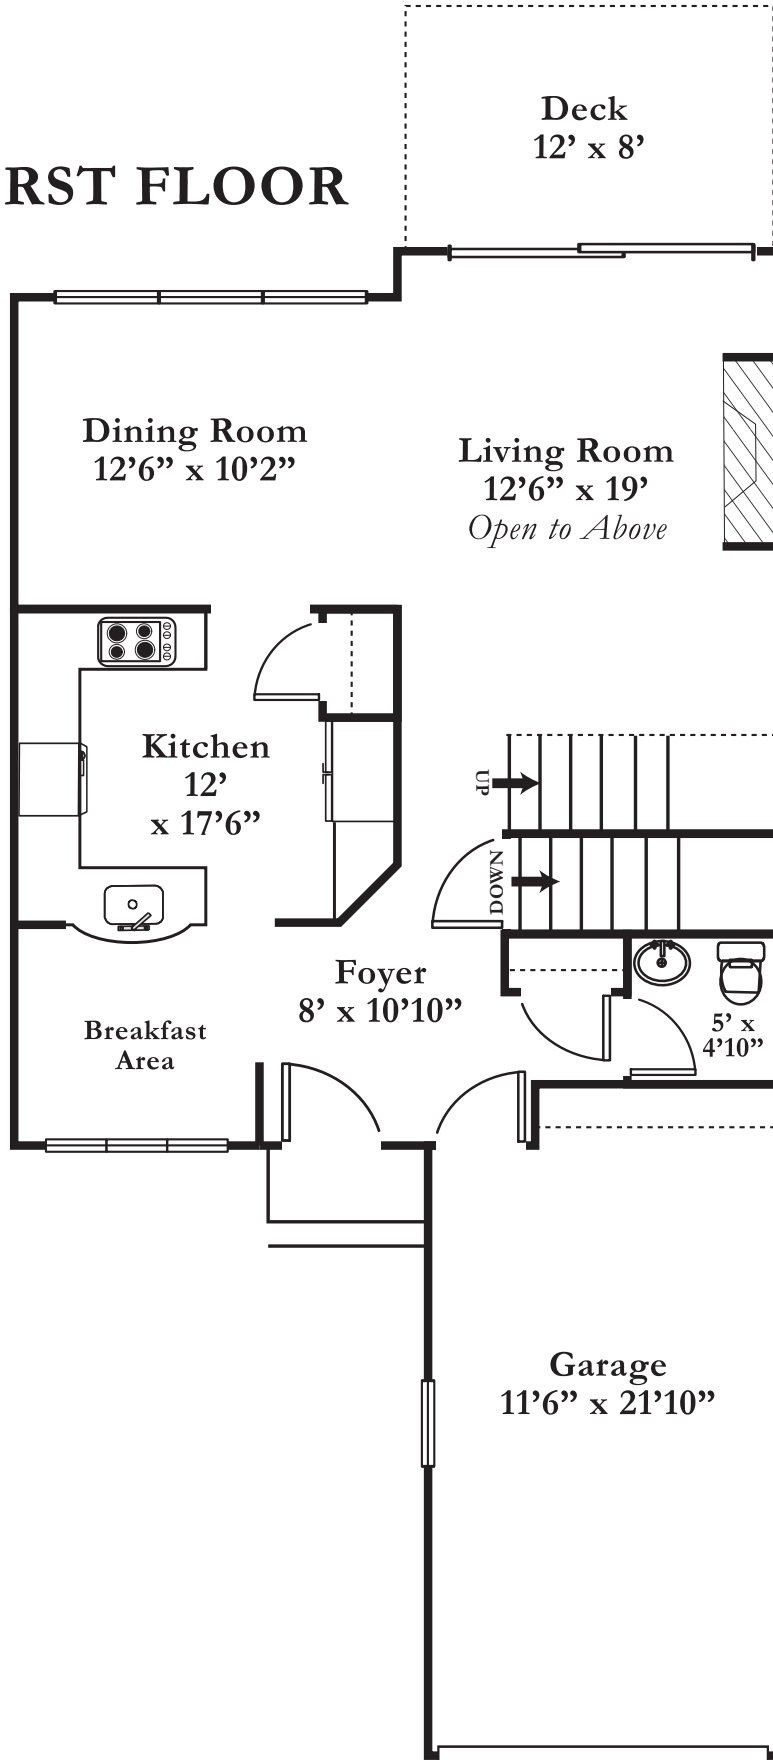

59 BISHOPS FOREST DRIVE, WALTHAM

FIRST FLOOR

SECOND FLOOR

LOWER LEVEL

Created by:
David Ward
www.thecreativeward.net
617-828-3171

These plans are for marketing purposes only and to provide general information. Floor plans and dimensions are approximate.

59 BISHOPS FOREST DRIVE, WALTHAM

FIRST FLOOR

Created by:
David Ward
www.thecreativeward.net
617-828-3171

*These plans are for marketing purposes
only and to provide general information.
Floor plans and dimensions are approximate.*