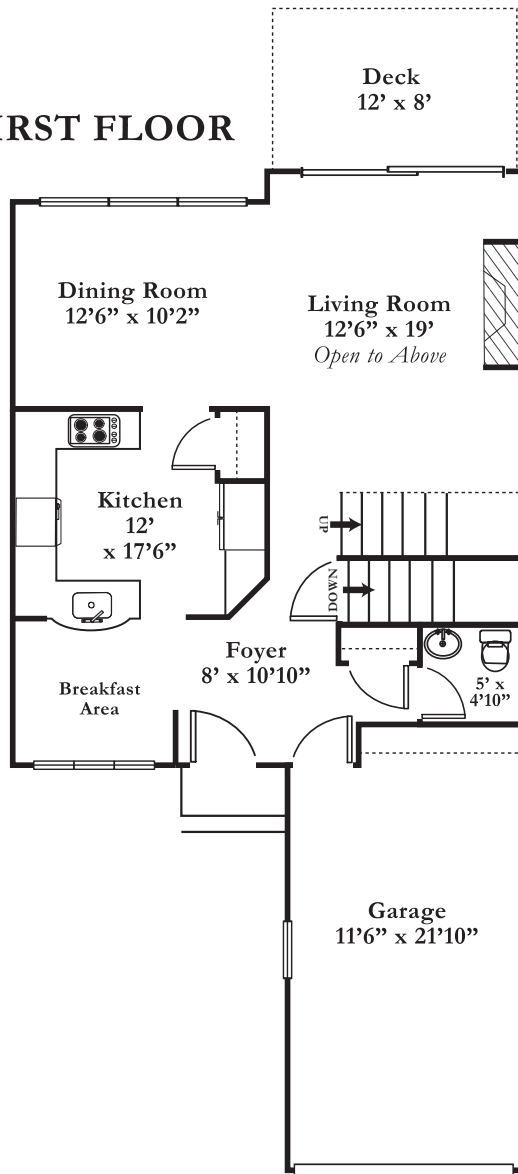

59 BISHOPS FOREST DRIVE, WALTHAM

FIRST FLOOR

SECOND FLOOR

LOWER LEVEL

Created by:
David Ward
www.thecreativeward.net
617-828-3171

These plans are for marketing purposes only and to provide general information. Floor plans and dimensions are approximate.

59 BISHOPS FOREST DRIVE, WALTHAM

FIRST FLOOR

Created by:
David Ward
www.thecreativeward.net
617-828-3171

*These plans are for marketing purposes
only and to provide general information.
Floor plans and dimensions are approximate.*