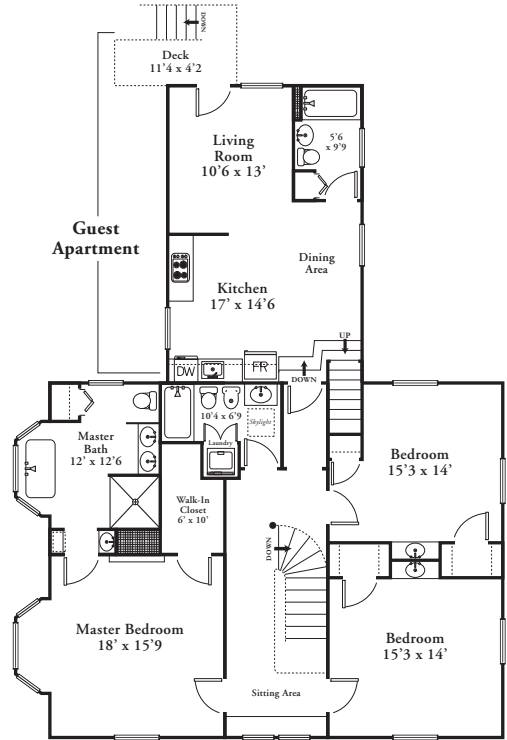

SECOND FLOOR