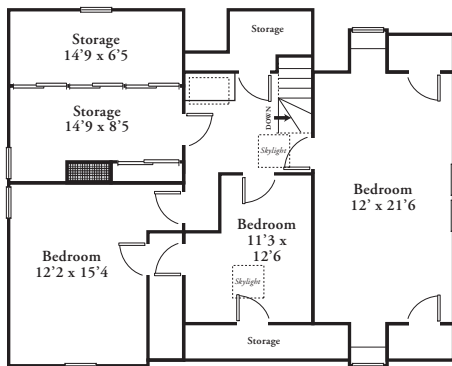

THIRD FLOOR