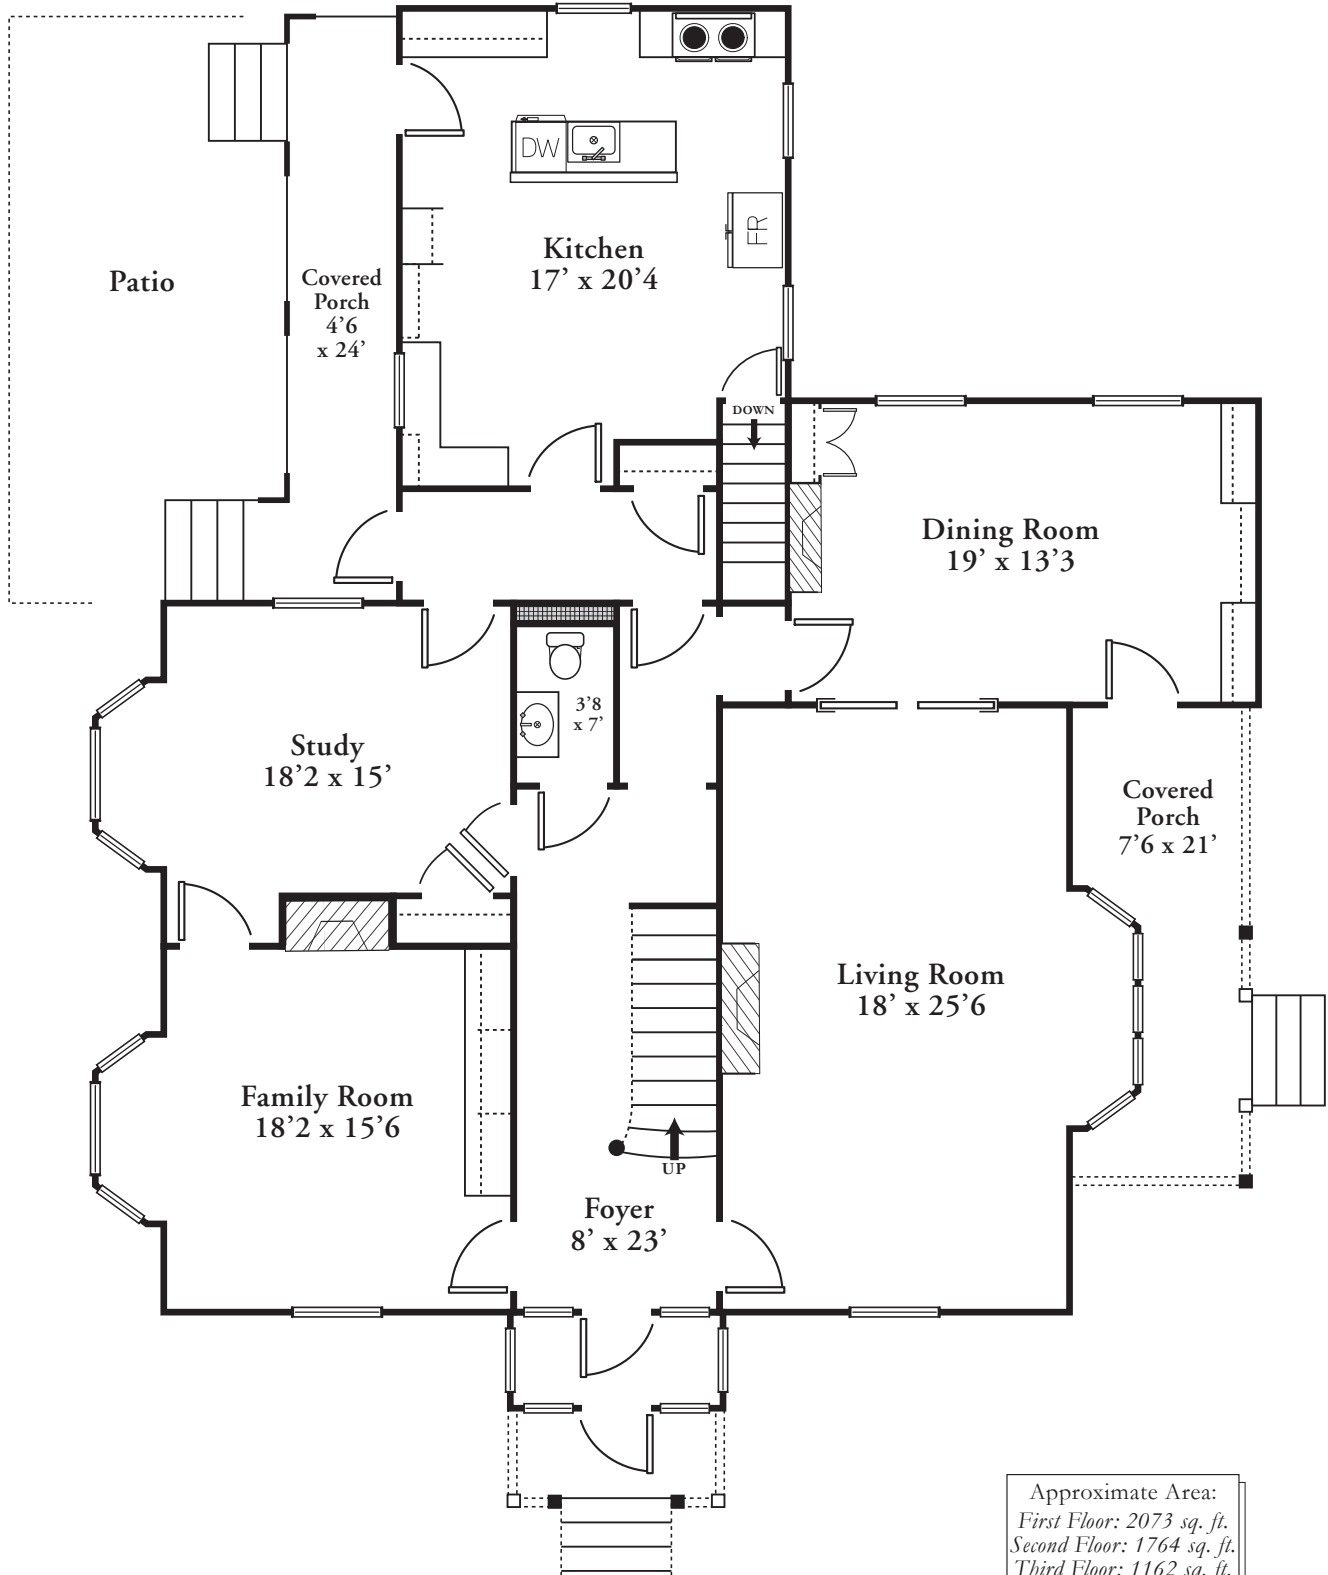

83 ELM STREET, JAMAICA PLAIN

FIRST FLOOR

Approximate Area:
First Floor: 2073 sq. ft.
Second Floor: 1764 sq. ft.
Third Floor: 1162 sq. ft.
Lower Level: 1459 sq. ft.
Total: 6,408 sq. ft.