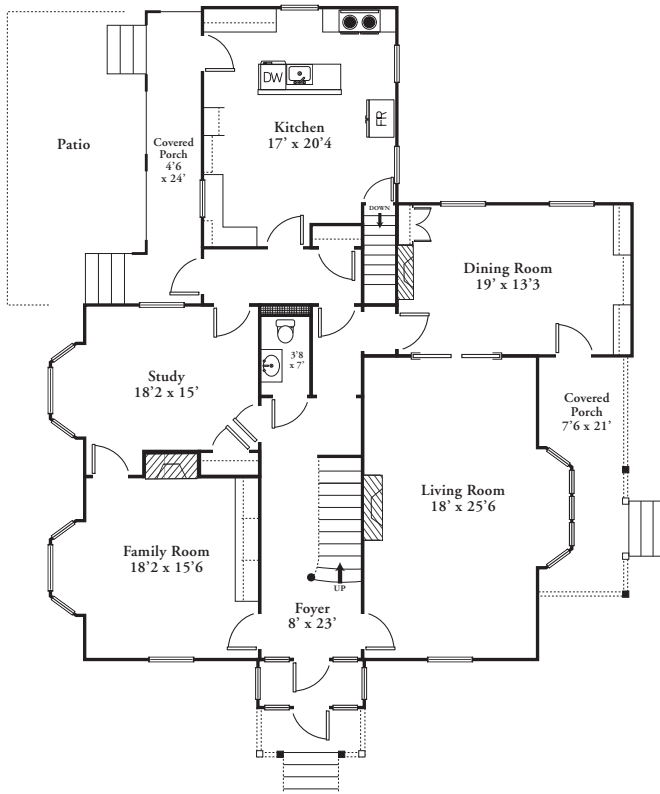

83 ELM STREET, JAMAICA PLAIN

FIRST FLOOR