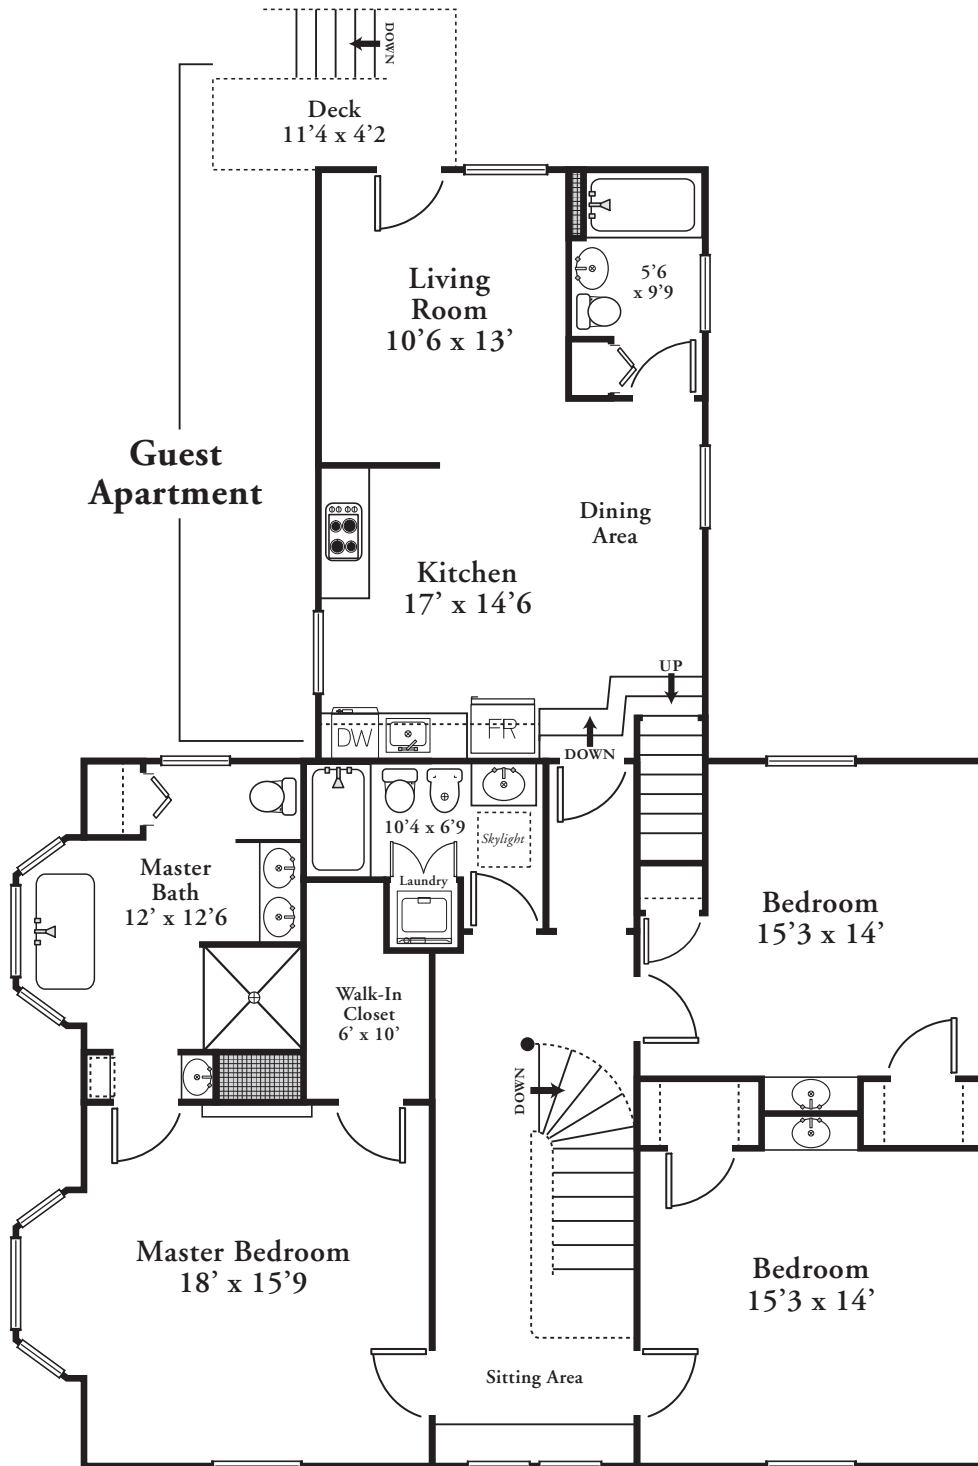

83 ELM STREET, JAMAICA PLAIN

SECOND FLOOR

Approximate Area:
First Floor: 2073 sq. ft.
Second Floor: 1764 sq. ft.
Third Floor: 1162 sq. ft.
Lower Level: 1459 sq. ft.
Total: 6,408 sq. ft.