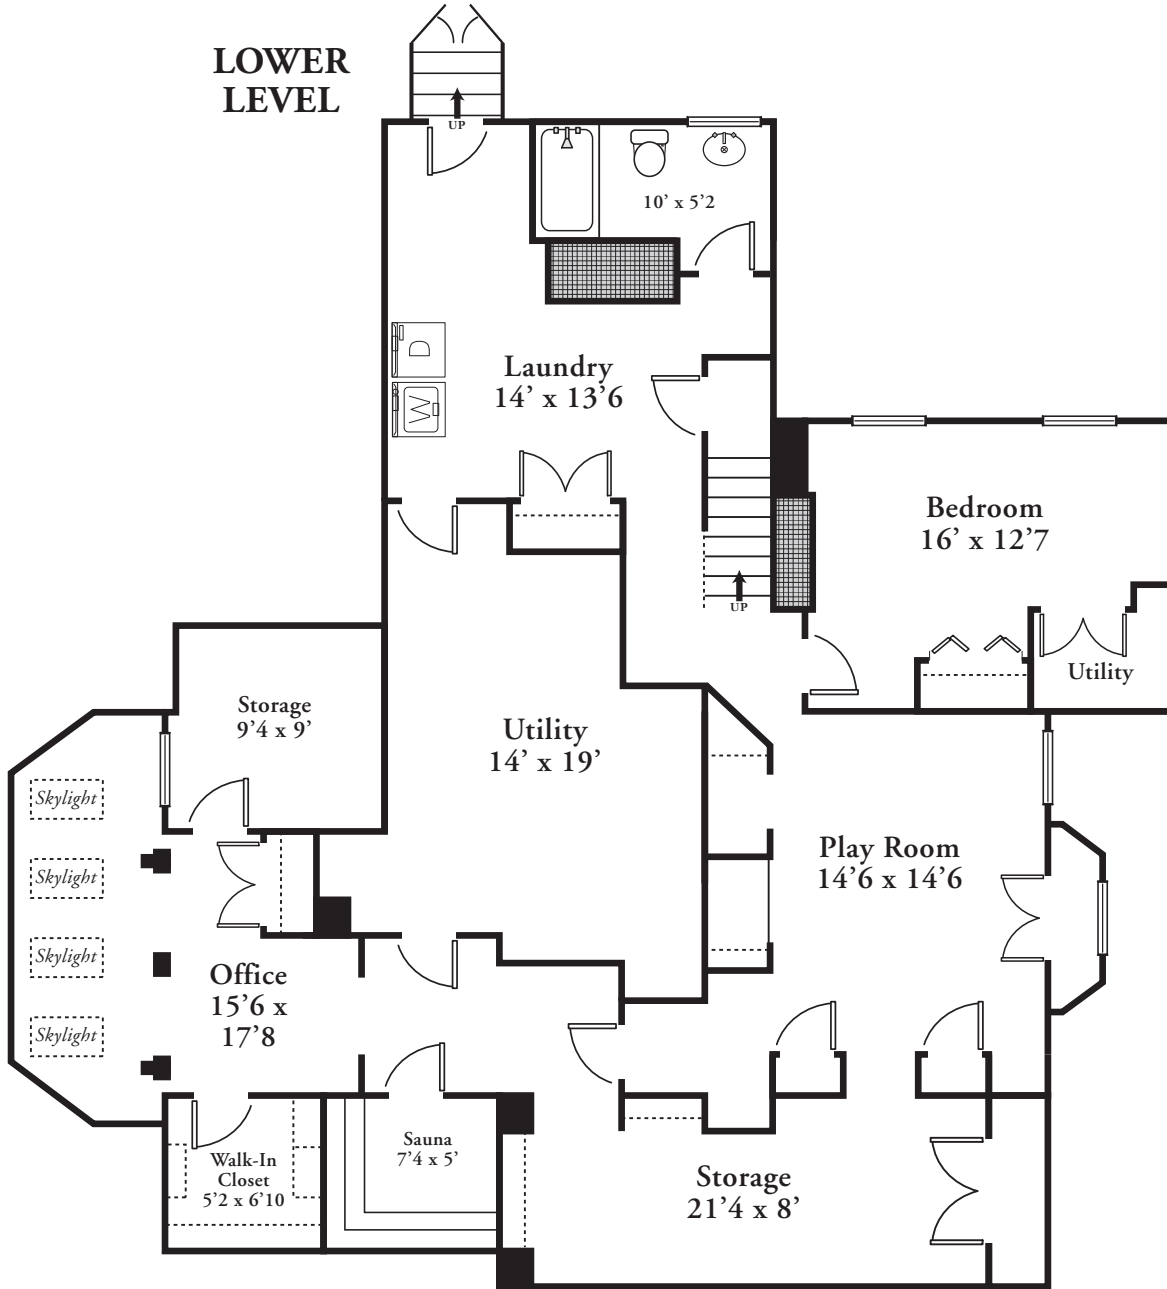

83 ELM STREET, JAMAICA PLAIN

Approximate Area:
First Floor: 2073 sq. ft.
Second Floor: 1764 sq. ft.
Third Floor: 1162 sq. ft.
Lower Level: 1459 sq. ft.
Total: 6,408 sq. ft.