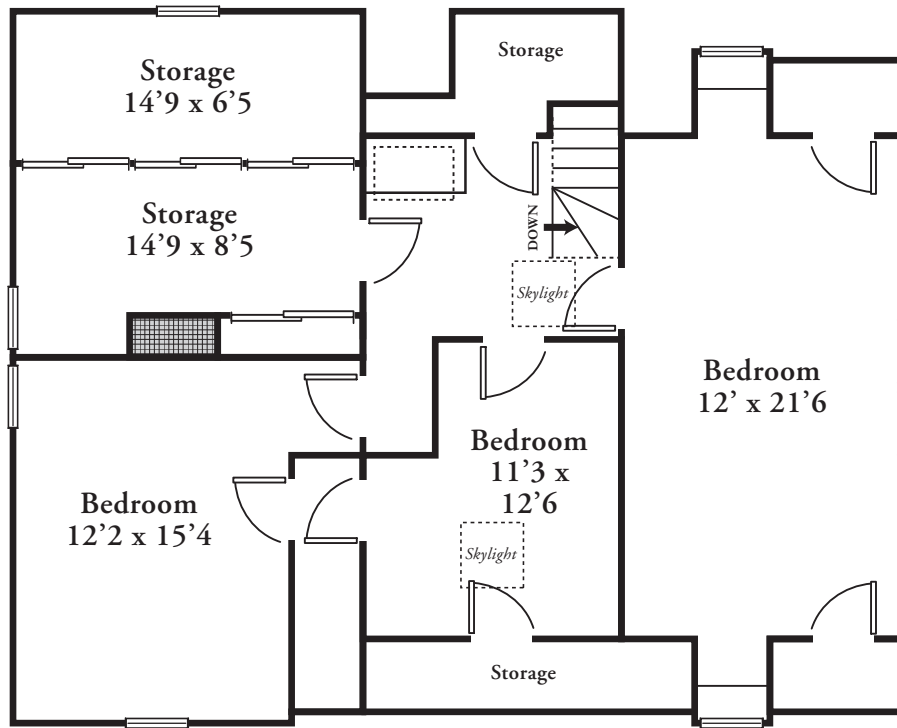

83 ELM STREET, JAMAICA PLAIN

THIRD FLOOR

Approximate Area:
First Floor: 2073 sq. ft.
Second Floor: 1764 sq. ft.
Third Floor: 1162 sq. ft.
Lower Level: 1459 sq. ft.
Total: 6,408 sq. ft.