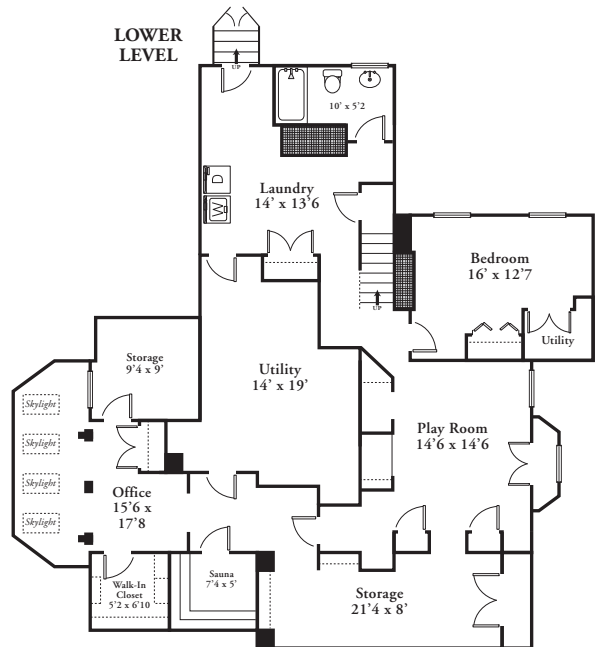

LOWER LEVEL

Approximate Area:
First Floor: 2073 sq. ft.
Second Floor: 1764 sq. ft.
Third Floor: 1162 sq. ft.
Lower Level: 1459 sq. ft.
Total: 6,408 sq. ft.