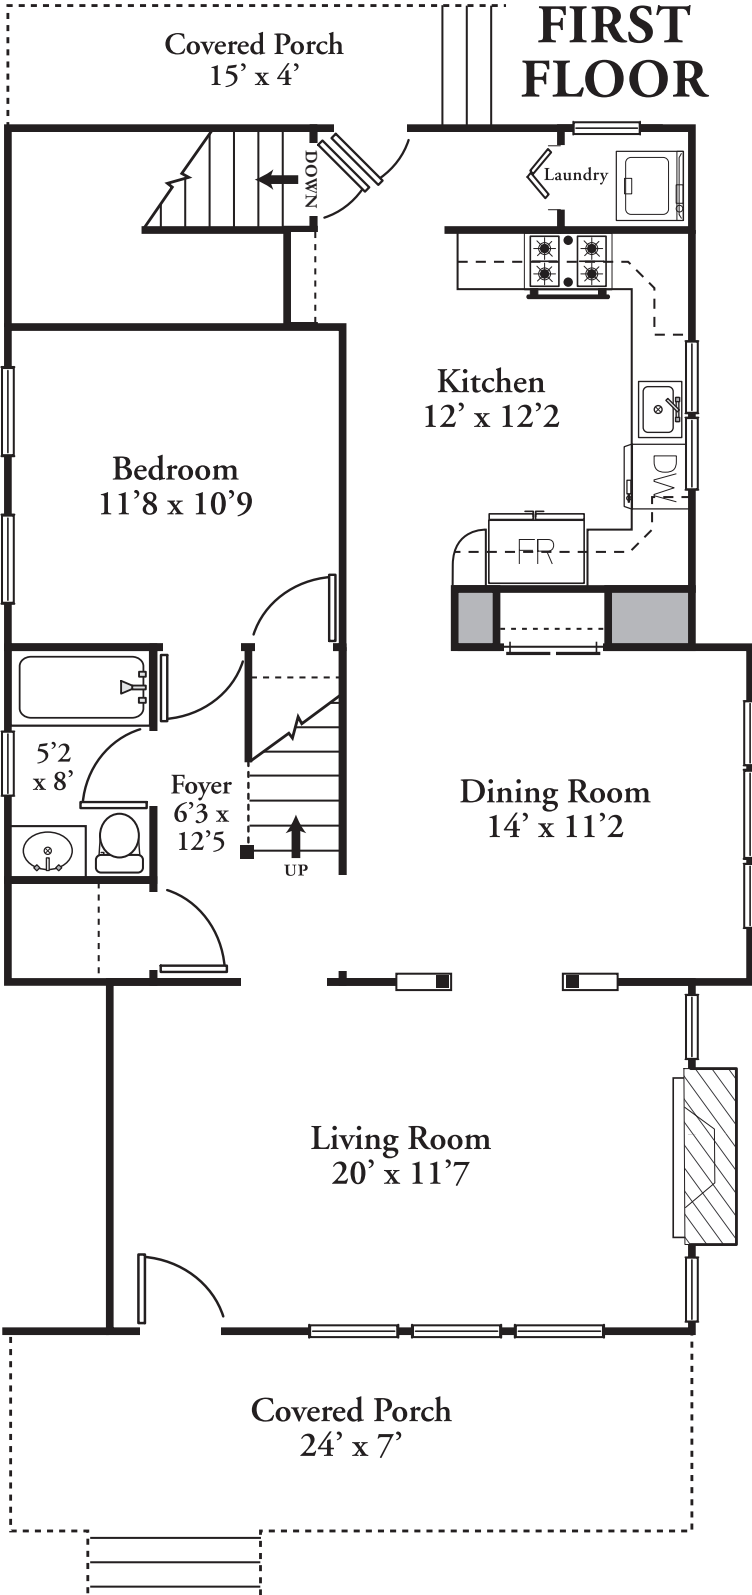

925 BROADWAY, UNIT 1, SOMERVILLE

© 2018

David Ward | www.thecreativeward.com | 617-828-3171